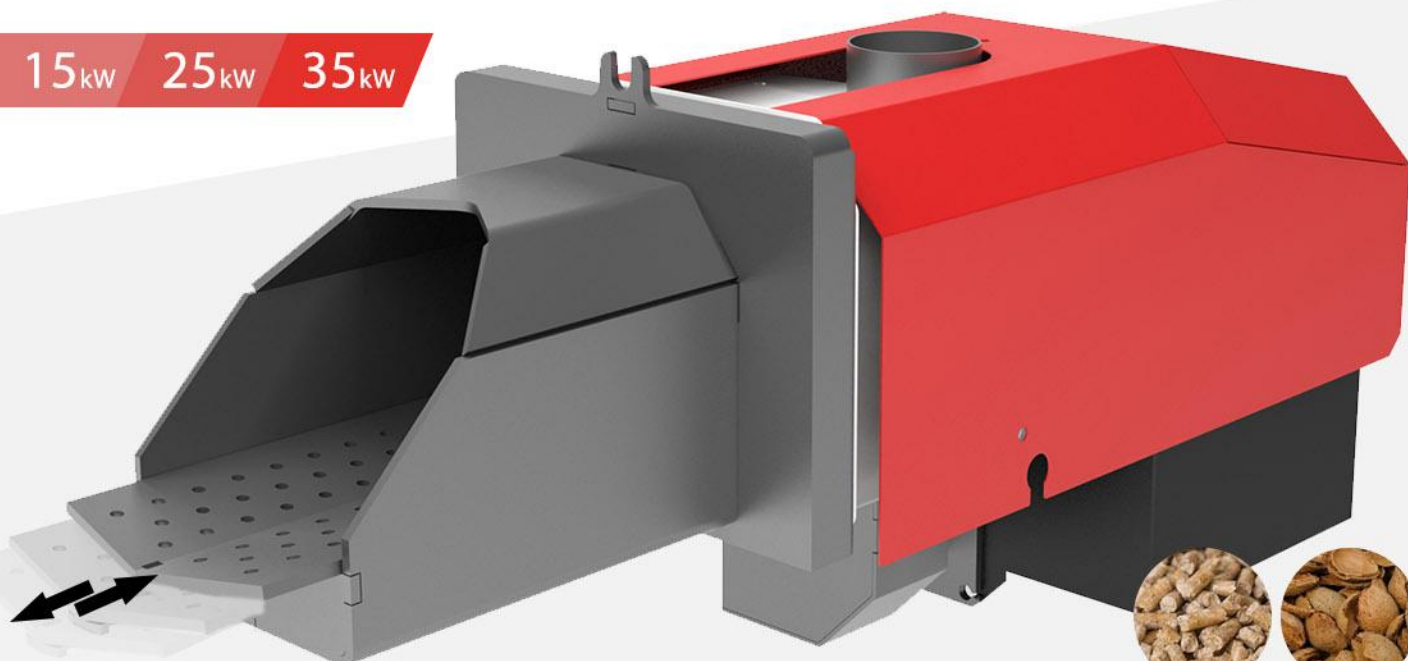

Quemador with tubas KLIMOSZ PPP

15kW 25kW 35kW

pellet

small grade
biomasa

✓ Automatic Cleaning by moving tongue and by air flow.

Two Step Automatic Cleaning: 1 step - strong air blow before fire starts and after burning process end to make burner always clean. 2 step - mechanical movement moves all time cast-iron tongue to avoid sticking biomasa/pellet to the burner tongue.

✓ Automatic Ignition and Automatic Estinguish, Automatic Working.

Klimosz PPP works only when it needs to. When temperature is enough in heating boiler it stops to work to lower fuel consumption. It automatically starts the fire when the temperature is too low.

✓ Durable and solid cast-iron construction. Unbreakable lighter.

Klimosz PPP have cast-iron burner tongue to resist very high temperatures during burning. Lighter we mounted is our third upgraded version after many years experience, to be as durable as it is possible. We do not use ceramic lighters which are very sensible, and not durable for many lighting cycles.

✓ Fotocellular as standard included.

Fotocellular is used for better controll burning process - it means higher efficiency, less ash/dust and less fuel consumption.

✓ Posibility to buy complet with regulador Klimosz Komfort RT-16 and silo 310L, 900L or 1700L