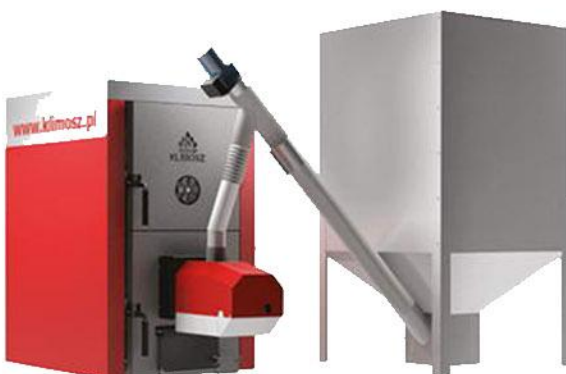

15kW	25kW	35kW
A	235 mm	235 mm	325 mm
B	400 mm	400 mm	400 mm
C	670 mm	670 mm	760 mm
D	45 mm	45 mm	45 mm
E	103 mm	103 mm	103 mm
F	205 mm	205 mm	205 mm
G	170 mm	170 mm	170 mm
H	190 mm	190 mm	190 mm
I	8 mm	8 mm	8 mm
J	27 mm	27 mm	27 mm
K	310 mm	310 mm	310 mm
L	127 mm	127 mm	127 mm
M	208 mm	208 mm	208 mm
N	150 mm	150 mm	150 mm
O	60 mm	60 mm	60 mm

*Klimosz UniPelet
(Klimosz Wally + controller + quemador + silo)*